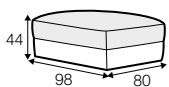

STD standard

FC fixed

LCV loose with velcro

modular system

Model available until 31st December 2022

All elements available also as freestanding elements.

footstool 98x80

footstool 98x93

footstool 110x98

footstool 143x98

element 80

element 93

element 126

2,5 seater

3 seater

modular system