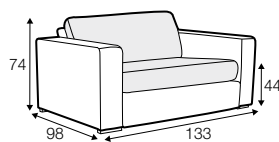

STD standard

FC fixed

LCV loose with velcro

modular system

Model available until 31st December 2022

All elements available also as freestanding elements.

footstool 98x80

footstool 98x93

footstool 110x98

footstool 143x98

element 80

element 93

element 126

2,5 seater

3 seater

modular system