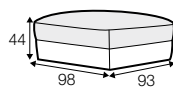

STD standard

FC fixed

LCV loose with velcro

modular system

Model available until 31st December 2022

All elements available also as freestanding elements.

footstool 98x80

footstool 98x93

footstool 110x98

footstool 143x98

element 80

element 93

element 126

2,5 seater

3 seater

modular system