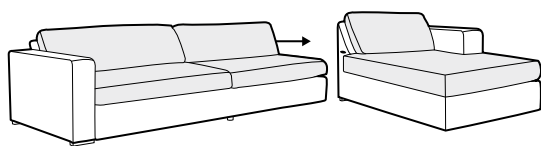

STD standard

FC fixed

LCV loose with velcro

modular system

Model available until 31st December 2022

All elements available also as freestanding elements.

footstool 98x80

footstool 98x93

footstool 110x98

footstool 143x98

element 80

element 93

element 126

2,5 seater

3 seater

modular system

elements of the modular system

element 80 left / or right

element 80 without armrests

element 93 left / or right

element 93 without armrests

element 126 left / or right

element 126 without armrests

2,5 seater left / or right

2,5 seater without armrests

3 seater left / or right

3 seater without armrests

chaiselongue 80 right / or left

chaiselongue 93 right / or left

corner 90°

example

3 seater left / or right + chaiselongue 93 right / or left