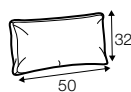

back cushion
45x45