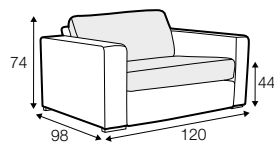

STD standard

FC fixed

LCV loose with velcro

modular system

Model available until 31st December 2022

All elements available also as freestanding elements.

footstool 98x80

footstool 98x93

footstool 110x98

footstool 143x98

element 80

element 93

element 126

2,5 seater

3 seater

modular system