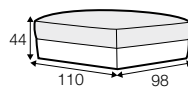

STD standard

FC fixed

LCV loose with velcro

modular system

Model available until 31st December 2022

All elements available also as freestanding elements.

footstool 98x80

footstool 98x93

footstool 110x98

footstool 143x98

element 80

element 93

element 126

2,5 seater

3 seater

modular system