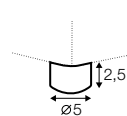

no. 37E
plastic