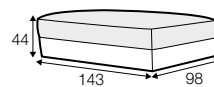

STD standard

FC fixed

LCV loose with velcro

modular system

Model available until 31st December 2022

All elements available also as freestanding elements.

footstool 98x80

footstool 98x93

footstool 110x98

footstool 143x98

element 80

element 93

element 126

2,5 seater

3 seater

modular system